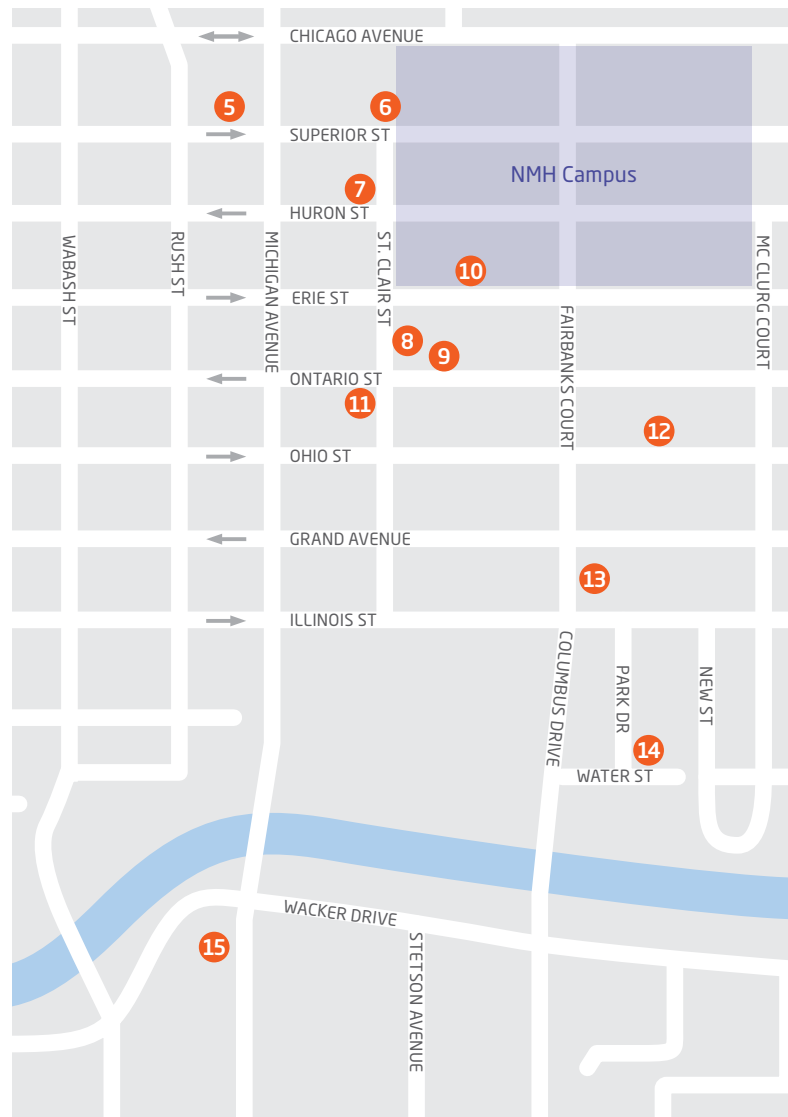

For out-of-town patients and visiting family members, we have negotiated reduced rates at a variety of hotels near Northwestern Memorial Hospital. The participating hotels are located in the heart of downtown Chicago, within blocks of a variety of restaurants, public transportation and the “Magnificent Mile,” Chicago’s premier shopping district.

Hotels north of Chicago Avenue

- 1 [Hilton Chicago Magnificent Mile](#) 

198 East Delaware Place
312.664.1100
- 2 [Whitehall Hotel Chicago](#)

105 East Delaware Place
312.573.6398
- 3 [Residence Inn Marriott Downtown Chicago Magnificent Mile](#)  

201 East Walton Place
312.943.9800
- 4 [Worcester House](#)  

244 East Pearson Street
312.926.2566

Key

-  Owned and Operated by Northwestern Medicine
-  Pets Allowed (Restrictions Apply)
-  Fully Equipped Kitchen

Hotels south of Chicago Avenue

- 5** [The Peninsula](#) 🐾
 108 East Superior Street
 312.337.2888
- 6** [Cambria Hotel](#) 🐾
 166 East Superior Street
 312.787.6000
- 7** [Homewood Suites](#) and [Hampton Inn](#)
 160 East Huron
 312.585.9333
- 8** [Hyatt Centric](#)
 633 North St. Clair Street
 312.787.1234
- 9** [Fairfield Inn & Suites Chicago Downtown/Magnificent Mile](#)
 216 East Ontario Street
 312.787.3777
- 10** [Hotel EMC2](#)
 228 East Ontario Street
 312.915.0000
- 11** [Courtyard by Marriot Chicago Downtown Magnificent Mile](#)
 165 East Ontario Street
 312.660.2402
- 12** [Doubletree, Chicago Magnificent Mile](#)
 300 East Ohio Street
 312.787.6100
- 13** [Embassy Suites](#)
 511 North Columbus Drive
 312.836.5900
- 14** [Loews Chicago Hotel](#)
 455 North Park Drive
 312.840.6600
- 15** [Comfort Suites Michigan Avenue](#)
 320 North Michigan Avenue
 312.384.1208