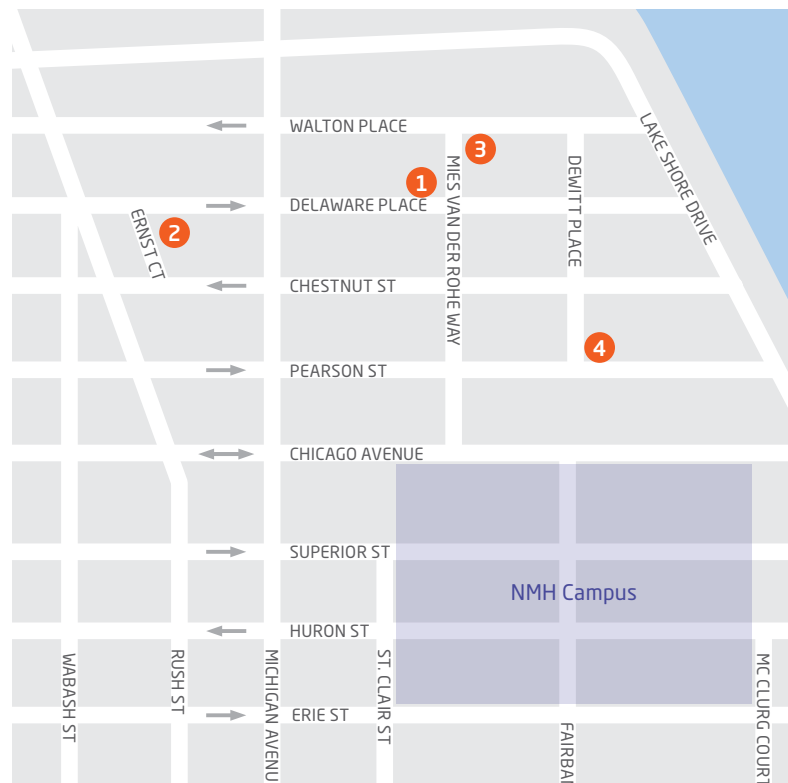

For out-of-town patients and visiting family members, we have negotiated reduced rates at a variety of hotels near Northwestern Memorial Hospital. The participating hotels are located in the heart of downtown Chicago, within blocks of a variety of restaurants, public transportation and the “Magnificent Mile,” Chicago’s premier shopping district.

To find out about discounted lodging, please call one of the hotels listed on the back and speak to in-house reservations directly. Ask about room availability with the “Northwestern” discounted rate. Or click on the hotel link for their reservation page with the “Northwestern” discount rate pre-populated. If additional assistance is needed, call our Health Resources Department at 312.926.ROOM (7666), from 8 am to 5 pm, Monday through Friday.

Hotels north of Chicago Avenue

- 1 [Hilton Chicago Magnificent Mile](#)

  198 East Delaware Place
  312.664.1100
- 2 [Whitehall Hotel Chicago](#)

  105 East Delaware Place
  312.573.6398
- 3 [Residence Inn Marriott Downtown Chicago Magnificent Mile](#)

  201 East Walton Place
  312.943.9800
- 4 [Worcester House](#)

  244 East Pearson Street
  312.926.2566

Key

- Owned and Operated by Northwestern Medicine
- Pets Allowed (Restrictions Apply)
- Fully Equipped Kitchen